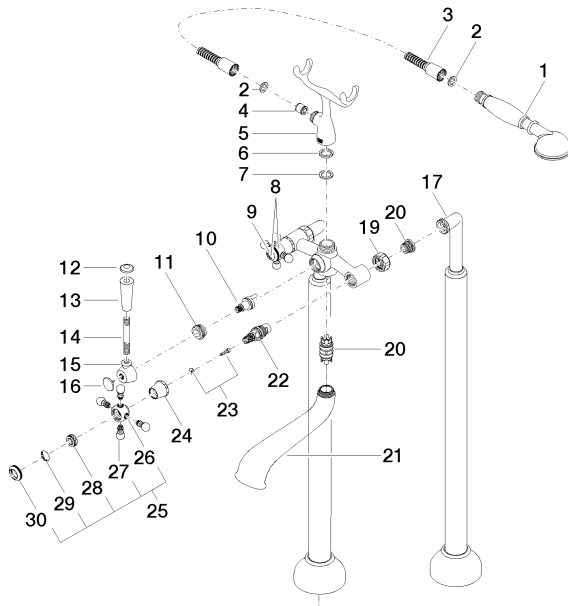

Required miscellaneous

Concealed floor mounting -

35 944 970 90

- max. recess depth 160 mm
- min. recess depth 80 mm

MADISON Two-hole bath mixer for free-standing assembly with hand shower set - Chrome

MADISON

25 943 360
mm [inches]

25 943 360

MADISON Two-hole bath mixer for free-standing assembly with hand shower set - Chrome

MADISON

25 943 360

Spare parts list

No.	Item Number	Name	Quantity used	Delivery time
1	28 002 970-00 0050	MADISON Metal hand shower with porcelain insert (white) - Chrome	1	10
2	90 14 20 002 00 90	seal	2	2
3	28 104 970-00	Metal shower hose 1/2" x 1/2" x 1250 mm - Chrome	1	2
4	90 23 01 141 00 90	back-flow preventer	1	2
5	09 17 20 010-00	holder	1	60
6	09 14 05 008 90	seal	1	2
7	09 14 20 010 90	seal	1	2
8	04 20 36 002 07-00	handle (hot)	1	10
9	09 26 01 011 90	accessories	1	2
10	90 15 01 001 00 90	diverter	1	2
11	09 23 10 007 90	nut	1	2
12	09 30 30 062-00	screw	1	10
13	11 170 370-00	MADISON Lever insert - Chrome	1	10
14	09 28 22 013 90	pipe	1	2
15	09 18 20 011-00	base	1	10
16	09 30 30 064-00	screw	1	10
17	12 943 360-00	connection	2	10
18	04 29 05 014 00 90	nipple	2	2
19	09 23 30 010-00	nut	2	10
20	90 21 10 010 00 90	insert	1	2
21	13 592 380-00	spout	1	60
22	90 90 03 131 00 90	top	2	2
23	04 30 30 029 00 90	fixing set	2	2
24	09 21 02 055-00	cover	2	10
25	04 20 36 002 06-00	handle (cold)	1	10
26	09 20 36 002-00	handle	2	10
27	09 20 36 004-00	handle	8	10
28	09 20 83 006 90	handle	2	2
29	09 26 01 010 90	accessories	1	2
30	09 20 36 005-00	handle	2	10