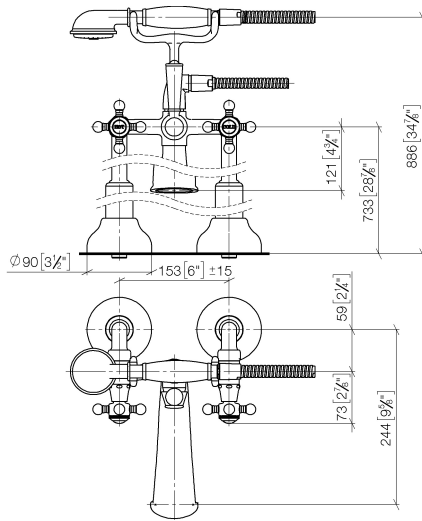

MADISON Two-hole bath mixer for free-standing assembly with hand shower set - Chrome

MADISON

25 943 360

- 245mm projection
- spout: rectangular normal flow
- Hand shower: COMPACT RAIN, max. flow rate 6.8 l/min (at 3 bar)
- hand shower with anti-scale system
- rotary diverter for bath/shower
- wall bracket
- total height 901 mm
- stand pipes height 730 mm
- height up to aerator 610 mm
- slide-on rosettes Ø 90 mm
- gauge 153 mm
- metal shower hose 1250mm with integrated anti-twist protection
- max. flow 51 l/min at 3 bar flow pressure
- WRAS

25 943 360
mm [inches]

25 943 360

MADISON Two-hole bath mixer for free-standing assembly with hand shower set - Chrome

MADISON

25 943 360

Spare parts list

No.	Item Number	Name	Quantity used	Delivery time
1	28 002 970-00 0050	MADISON Metal hand shower with porcelain insert (white) - Chrome	1	10
2	90 14 20 002 00 90	seal	2	2
3	28 104 970-00	Metal shower hose 1/2" x 1/2" x 1250 mm - Chrome	1	2
4	90 23 01 141 00 90	back-flow preventer	1	2
5	09 17 20 010-00	holder	1	60
6	09 14 05 008 90	seal	1	2
7	09 14 20 010 90	seal	1	2
8	04 20 36 002 07-00	handle (hot)	1	10
9	09 26 01 011 90	accessories	1	2
10	90 15 01 001 00 90	diverter	1	2
11	09 23 10 007 90	nut	1	2
12	09 30 30 062-00	screw	1	10
13	11 170 370-00	MADISON Lever insert - Chrome	1	10
14	09 28 22 013 90	pipe	1	2
15	09 18 20 011-00	base	1	10
16	09 30 30 064-00	screw	1	10
17	12 943 360-00	connection	2	10
18	04 29 05 014 00 90	nipple	2	2
19	09 23 30 010-00	nut	2	10
20	90 21 10 010 00 90	insert	1	2
21	13 592 380-00	spout	1	60
22	90 90 03 131 00 90	top	2	2
23	04 30 30 029 00 90	fixing set	2	2
24	09 21 02 055-00	cover	2	10
25	04 20 36 002 06-00	handle (cold)	1	10
26	09 20 36 002-00	handle	2	10
27	09 20 36 004-00	handle	8	10
28	09 20 83 006 90	handle	2	2
29	09 26 01 010 90	accessories	1	2
30	09 20 36 005-00	handle	2	10